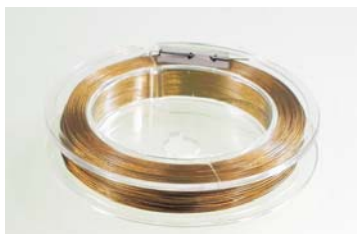

92 150 11
Edelstahlseide, Nylon ummantelt
Stainless steel wire, Nylon covered
goldfarben / gold colored
0,5 mm VE = 100 m